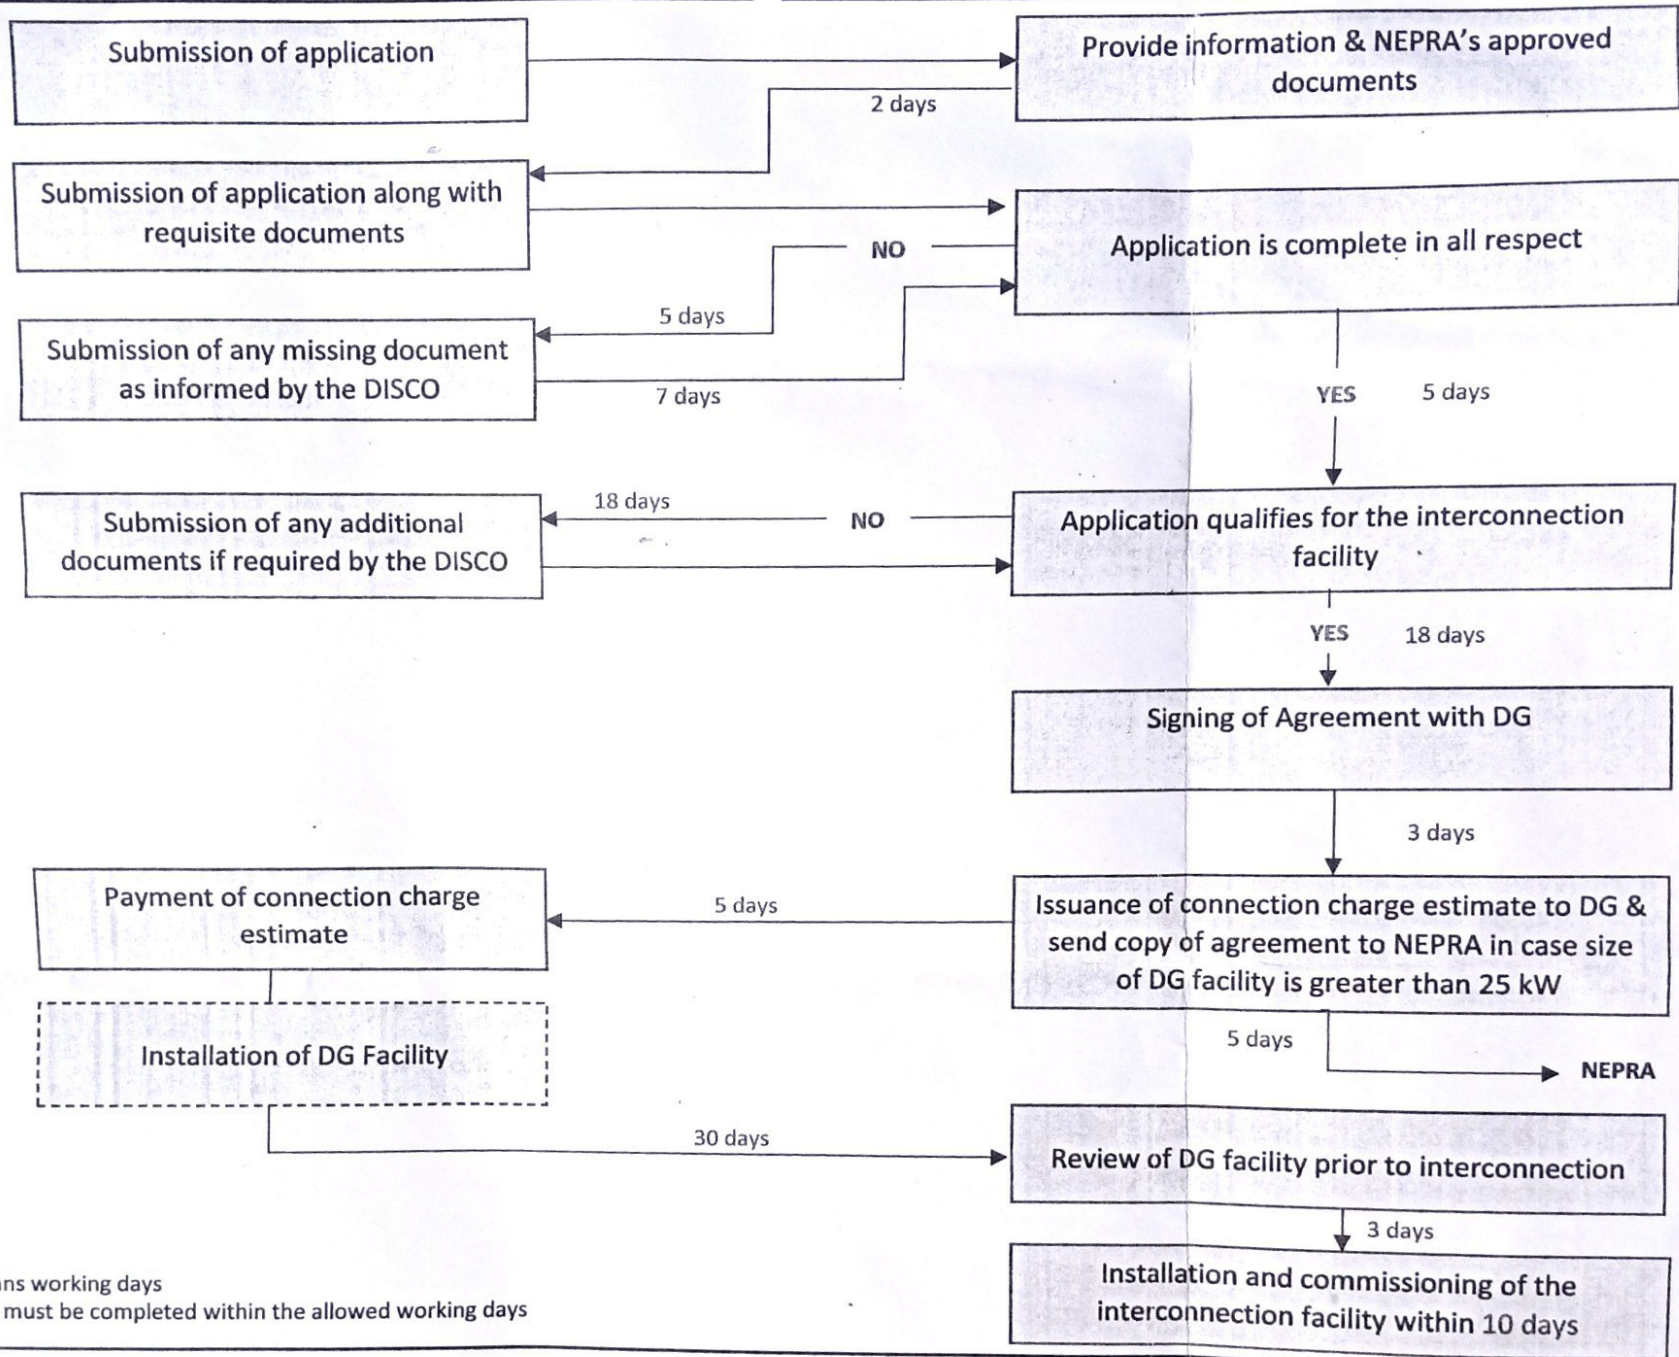

Distributed Generator/ Certified Installer

DISCO

Registration

Evaluation

Interconnection agreement and Energization

Note:

- i. Days means working days
- ii. Activities must be completed within the allowed working days